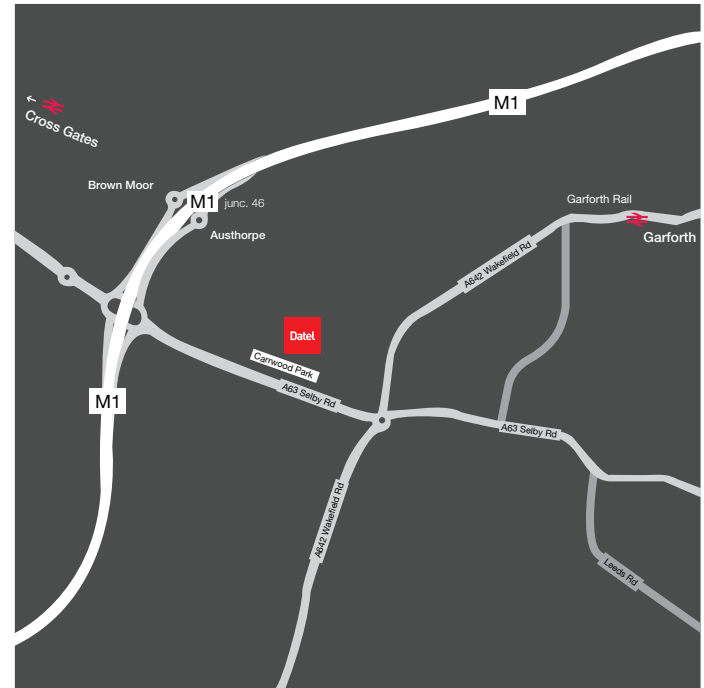

Directions to Datel Leeds

Datel Leeds
5 Carrwood Park
Selby Road
Leeds
LS15 4LG
www.datel.info
0113 385 3000

Datel

Arriving by car

From the north

Follow the M62 towards Leeds. At junction 29 exit onto the M1 towards London/Wakefield and continue for 7 miles. At junction 46 exit onto the A63 (A6120 Leeds/Selby). At the roundabout take the 3rd exit onto Selby road (A63). Turn left into Carrwood Park. Datel is situated in the first building on the right, parking is at the other end of the building.

From the south

Travel along the M1 and exit at junction 46 towards the A63 (A6120 Leeds/Selby). At the roundabout take the 3rd exit onto Selby road (A63). Turn left into Carrwood Park. Datel is situated in the first building on the right.

Please see below for parking details at Carrwood Park.

Arriving by train

The nearest railway stations are **Cross Gates** and **Garforth**, which are both 2 miles away.

Car Parking

For Datel events at Carrwood Park please park on Event Car Park A.